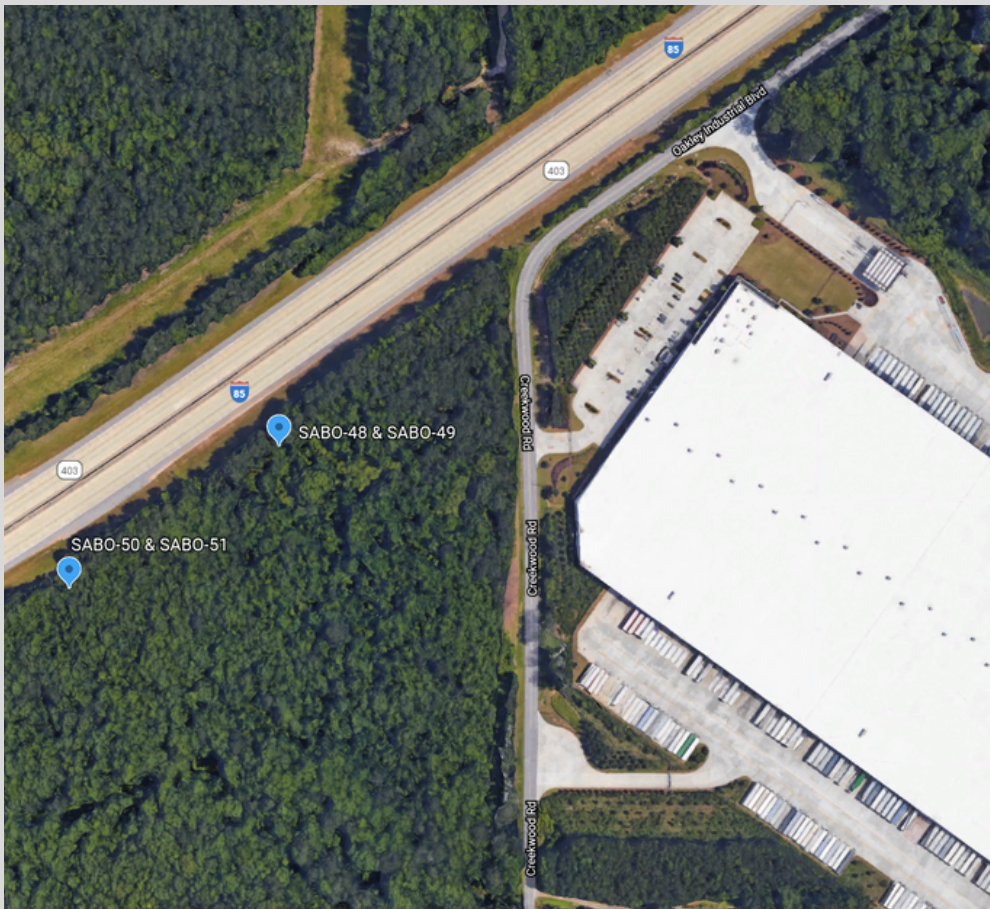

# SABO - 50

## I-85, OAKLEY INDUSTRIAL (#3) - NB

### LOCATION

I-85, OAKLEY INDUSTRIAL,  
N OF GULLATT RD BRIDGE

### COORDINATES

33.530517, -84.60514