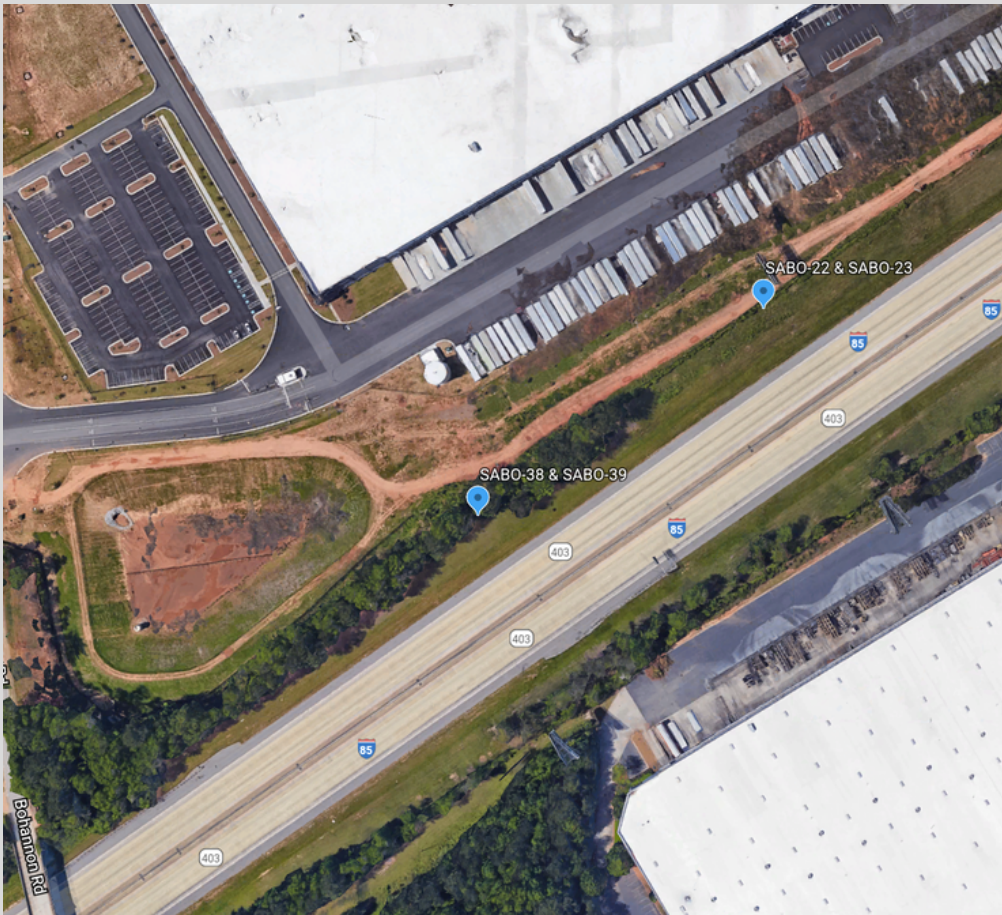

SABO - 38

I-85, FAIRBURN (#7) - NB

LOCATION

I-85, SOUTH OF EXIT 61,
N OF BOHANNON RD

COORDINATES

33.540627, -84.5896

TYPE & SIZE

STATIC, 14' X 48'

FACING

NB TRAFFIC, CROSS READ

TRAFFIC COUNT

71,075 DAILY
2,167,800 MONTHLY

Saben Outdoor

404-374-2977
PALMETTO, GA

RENTABILLBOARD@SABENLLC.COM

WWW.SABENOUTDOOR.COM