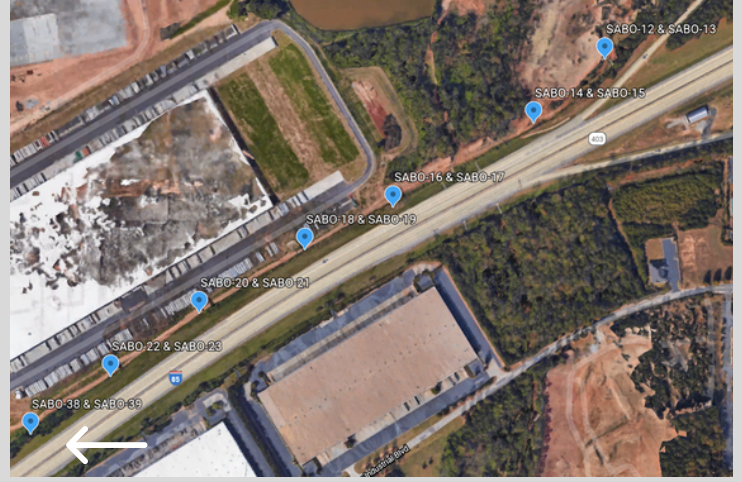

SABO - 38

I-85, FAIRBURN (#7) - NB

LOCATION

I-85, SOUTH OF EXIT 61,
N OF BOHANNON RD

COORDINATES

33.540627, -84.5896

TYPE & SIZE

STATIC, 14' X 48'

FACING

NB TRAFFIC, CROSS READ

TRAFFIC COUNT

71,075 DAILY
2,167,800 MONTHLY

Saben Outdoor

404-374-2977
PALMETTO, GA

RENTABILLBOARD@SABENLLC.COM

WWW.SABENOUTDOOR.COM