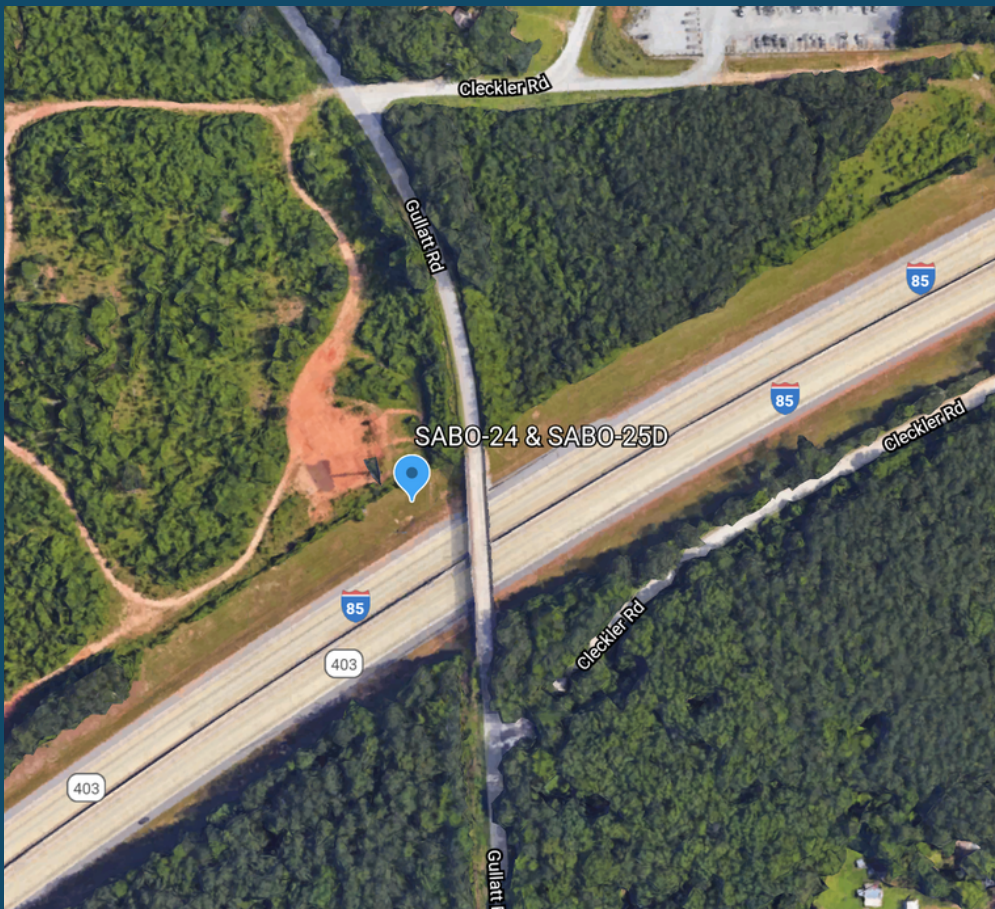

SABO - 25D

I-85, GULLATT ROAD - SB

LOCATION

I-85, NEAR
GULLATT RD BRIDGE
& CLECKLER RD

COORDINATES

33.526944, -84.614722

TYPE & SIZE

DIGITAL, 14' X 48'

FACING

SB TRAFFIC, RIGHT READ

TRAFFIC COUNT

71,075 DAILY
2,167,800 MONTHLY

Saben Outdoor

RENTABILLBOARD@SABENLLC.COM

404-374-2977
PALMETTO, GA

WWW.SABENOUTDOOR.COM