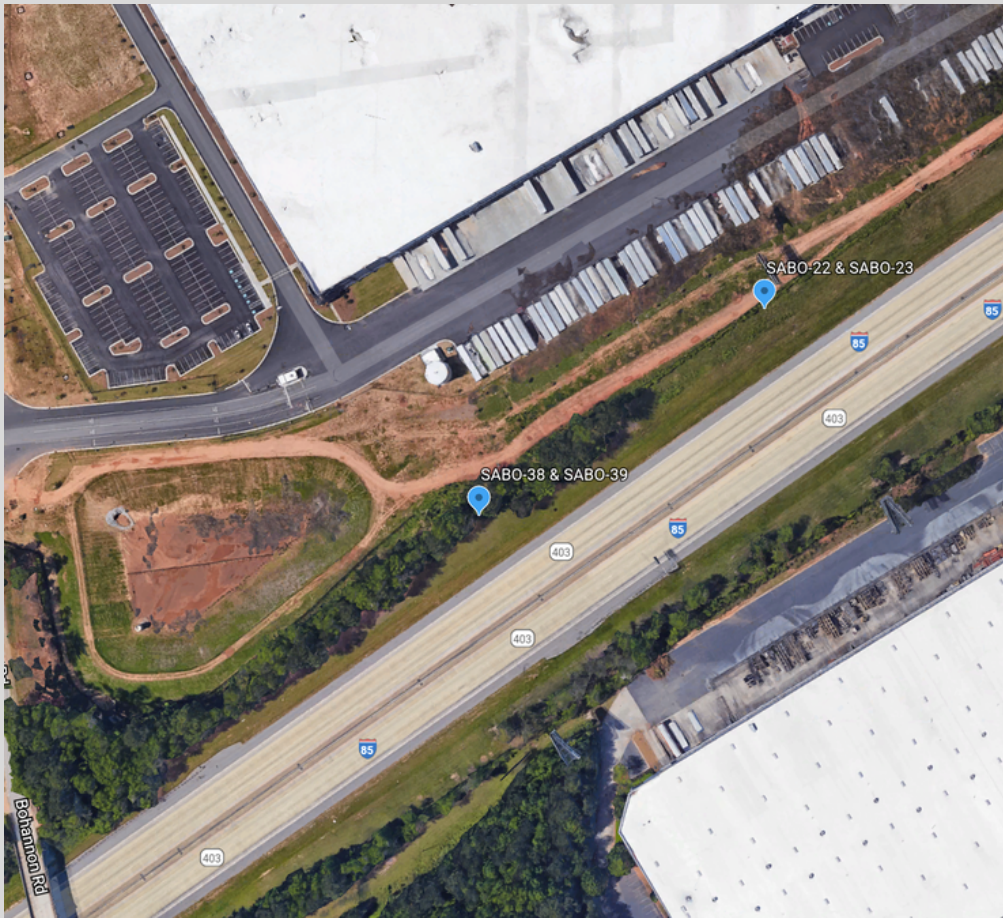

SABO - 22

I-85, FAIRBURN (#6) - NB

LOCATION

I-85, SOUTH OF EXIT 61,
S OF SENOIA RD BRIDGE

COORDINATES

33.541389, -84.588333

TYPE & SIZE

STATIC, 14' X 48'

FACING

NB TRAFFIC, CROSS READ

TRAFFIC COUNT

71,075 DAILY
2,167,800 MONTHLY

Saben Outdoor

404-374-2977
PALMETTO, GA

RENTABILLBOARD@SABENLLC.COM

WWW.SABENOUTDOOR.COM