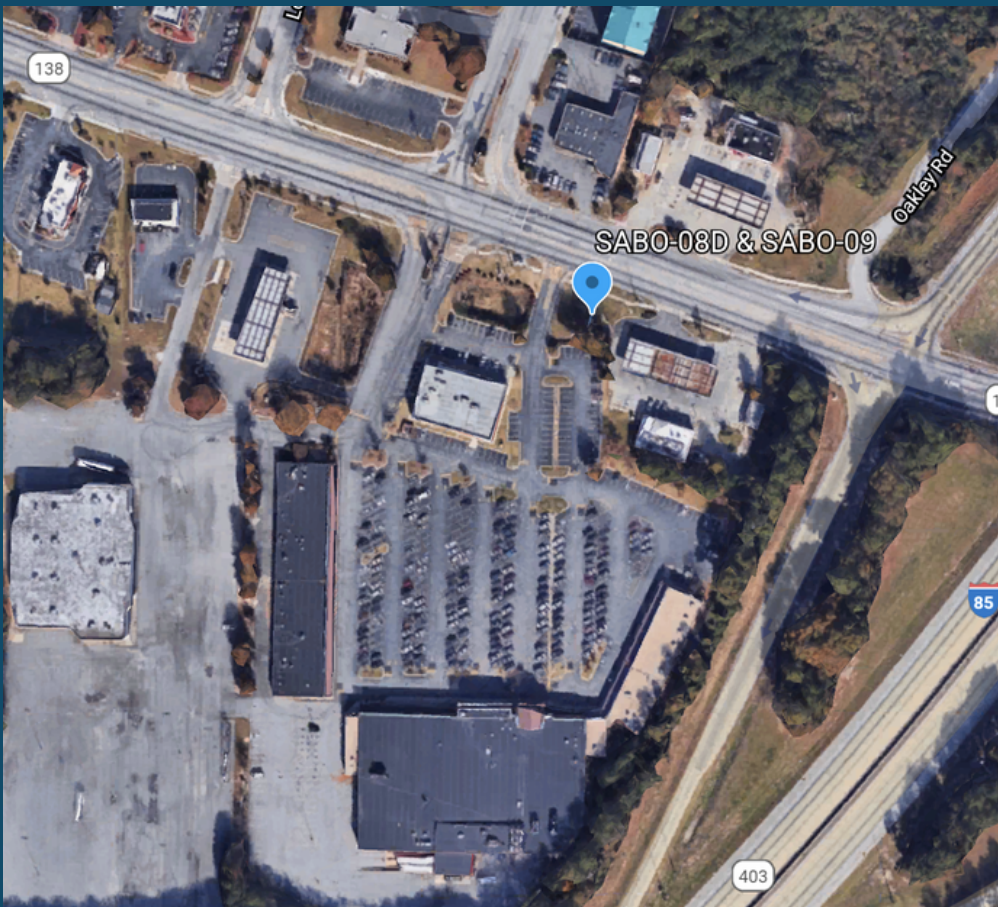

SABO - 08D

HWY 138, UNION CITY

LOCATION

HWY 138, UNION CITY
NEAR I-85 RAMPS &
KROGER SHOPPING CENTER

COORDINATES

33.567454, -84.536276

TYPE & SIZE

DIGITAL, 10.5' X 36.5'

FACING

EB TRAFFIC, RIGHT READ

TRAFFIC COUNT

24,800 DAILY
756,400 MONTHLY

Saben Outdoor

RENTBILLBOARD@SABENLLC.COM

404-374-2977
PALMETTO, GA

WWW.SABENOUTDOOR.COM