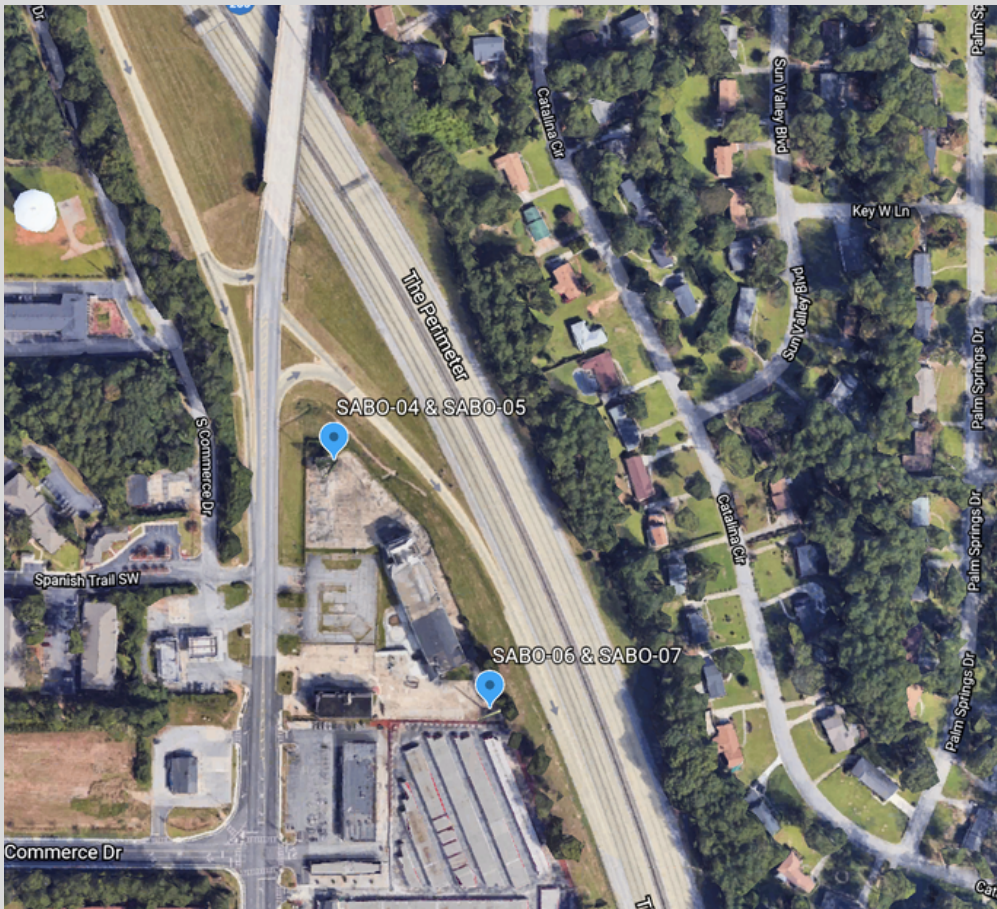

## WASHINGTON RD - NB (SHORT BOARD)

### LOCATION

I-285,  
WASHINGTON ROAD EXIT  
(SHORT BOARD)

### COORDINATES

33.634611, -84.491856